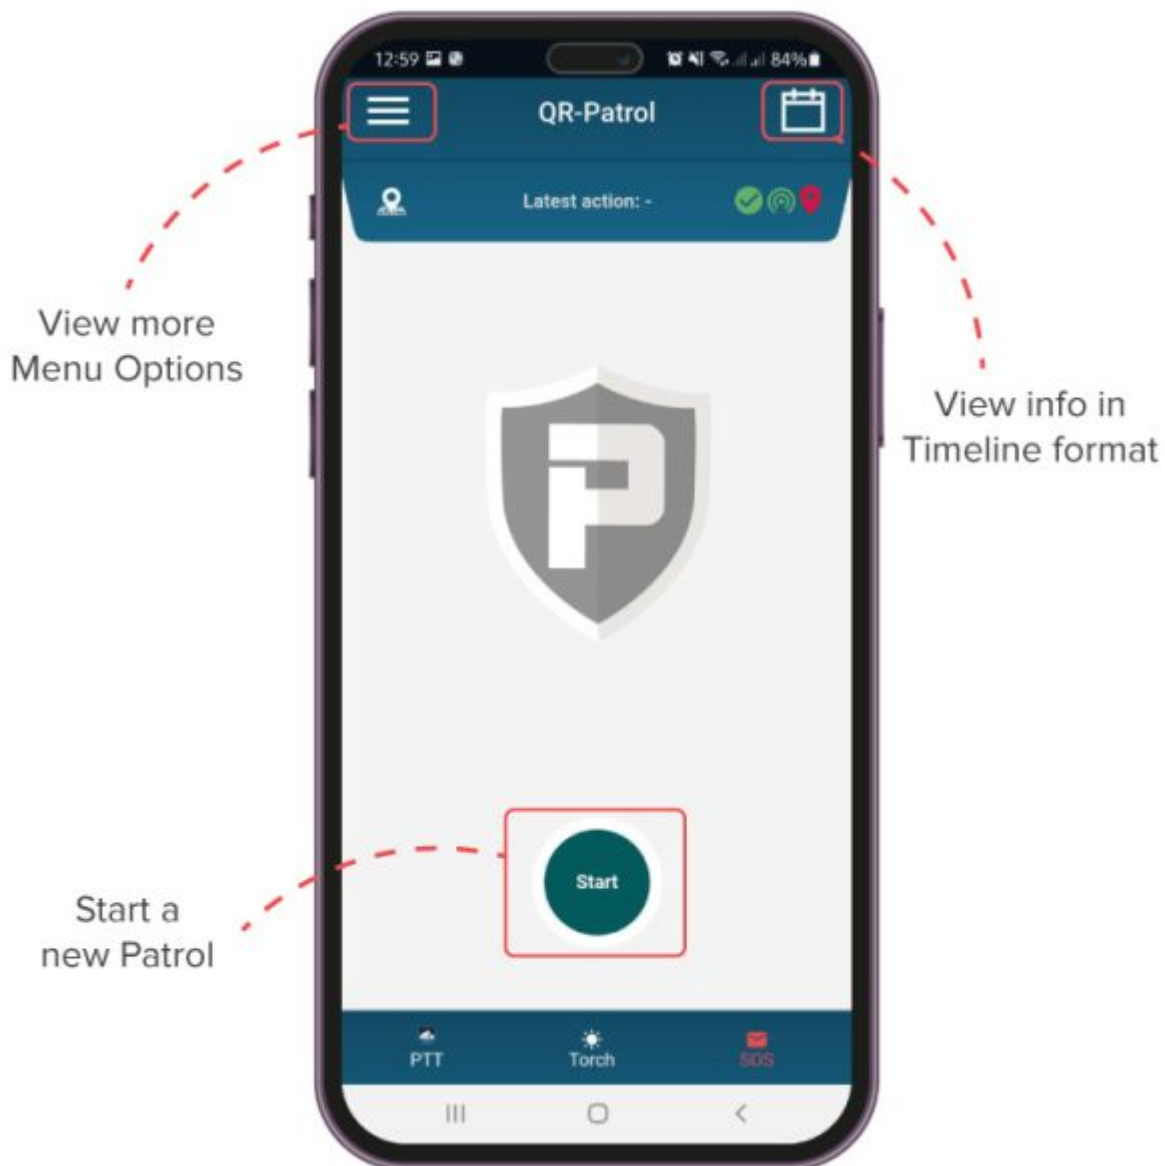

## Main Screen

You are on the main screen of QR-Patrol where you have the option either to Start a new Patrol or check some other information in Menu or Timeline!

**LET'S START A NEW PATROL!**