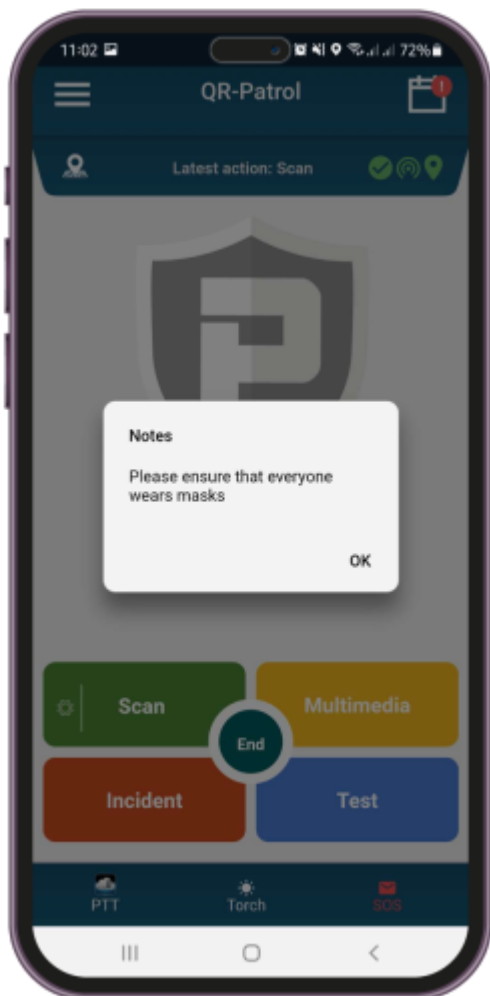

Miscellaneous

- When sending a message from the monitoring center, a pop up window appears and informs the guard about a specific situation. (instructions, information, etc)
- Whenever there are pending events to be submitted to the cloud server, there is a red "X" at the top right of the screen, otherwise it is a green tick mark.
- When there is adequate internet connection, the circle at the top right is green, whereas when not, the circle is red.